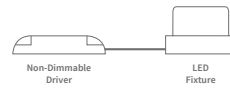

Flo

Downlight

Fixed & Adjustable Round

Also available

LED Power	17W	24W	32W
CRI	>90Ra		
CCT	3000K	3000K	3000K PW
LED Lumen	2200lm	3100lm	4350lm
LED Efficacy	129lm/W	129lm/W	135lm/W
LOR	Up to 85%		
Driver	Non-Dimmable Driver (included)		

PRODUCT LIST

Article No.	Product Name	Color	LED Lumen	CCT	CRI	LED Power	Reflector	Cutout size
2.11.1485	Flo Fixed Round	Grey	2200lm	3000K	>90Ra	17W	36°	Ø 97mm
2.11.1486	Flo Fixed Round	White	2200lm	3000K	>90Ra	17W	36°	Ø 97mm
2.11.1487	Flo Fixed Round	Black	2200lm	3000K	>90Ra	17W	36°	Ø 97mm
2.11.2563	Flo Fixed Round	Grey	3100lm	3000K	>90Ra	24W	36°	Ø 97mm
2.11.2329	Flo Fixed Round	White	3100lm	3000K	>90Ra	24W	36°	Ø 97mm
2.11.2564	Flo Fixed Round	Black	3100lm	3000K	>90Ra	24W	36°	Ø 97mm
2.11.2456	Flo Fixed Round	Grey	4350lm	3000K PW	>90Ra	32W	36°	Ø 97mm
2.11.2408	Flo Fixed Round	White	4350lm	3000K PW	>90Ra	32W	36°	Ø 97mm
2.11.2460	Flo Fixed Round	Black	4350lm	3000K PW	>90Ra	32W	36°	Ø 97mm