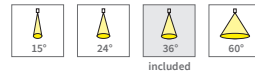

Flo

Downlight

Fixed & Adjustable Round

Also available

LED Power	17W	24W	32W
CRI	>90Ra		
CCT	3000K	3000K	3000K PW
LED Lumen	2200lm	3100lm	4350lm
LED Efficacy	129lm/W	129lm/W	135lm/W
LOR	Up to 85%		
Driver	Non-Dimmable Driver (included)		

PRODUCT LIST

Article No.	Product Name	Color	LED Lumen	CCT	CRI	LED Power	Reflector	Cutout size
2.11.1485	Flo Fixed Round	Grey	2200lm	3000K	>90Ra	17W	36°	Ø 97mm
2.11.1486	Flo Fixed Round	White	2200lm	3000K	>90Ra	17W	36°	Ø 97mm
2.11.1487	Flo Fixed Round	Black	2200lm	3000K	>90Ra	17W	36°	Ø 97mm
2.11.2563	Flo Fixed Round	Grey	3100lm	3000K	>90Ra	24W	36°	Ø 97mm
2.11.2329	Flo Fixed Round	White	3100lm	3000K	>90Ra	24W	36°	Ø 97mm
2.11.2564	Flo Fixed Round	Black	3100lm	3000K	>90Ra	24W	36°	Ø 97mm
2.11.2456	Flo Fixed Round	Grey	4350lm	3000K PW	>90Ra	32W	36°	Ø 97mm
2.11.2408	Flo Fixed Round	White	4350lm	3000K PW	>90Ra	32W	36°	Ø 97mm
2.11.2460	Flo Fixed Round	Black	4350lm	3000K PW	>90Ra	32W	36°	Ø 97mm