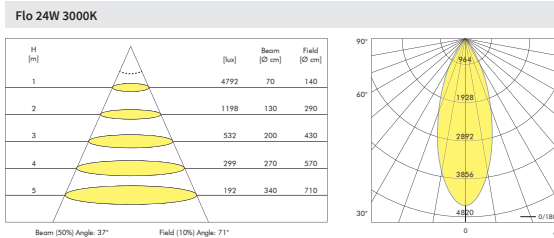

Flo

Downlight

Fixed & Adjustable Round

Also available

LED Power	17W	24W	32W
CRI	>90Ra		
CCT	3000K	3000K	3000K PW
LED Lumen	2200lm	3100lm	4350lm
LED Efficacy	129lm/W	129lm/W	135lm/W
LOR	Up to 85%		
Driver	Non-Dimmable Driver (included)		

PRODUCT LIST

Article No.	Product Name	Color	LED Lumen	CCT	CRI	LED Power	Reflector	Cutout size
2.11.1485	Flo Fixed Round	Grey	2200lm	3000K	>90Ra	17W	36°	Ø 97mm
2.11.1486	Flo Fixed Round	White	2200lm	3000K	>90Ra	17W	36°	Ø 97mm
2.11.1487	Flo Fixed Round	Black	2200lm	3000K	>90Ra	17W	36°	Ø 97mm
2.11.2563	Flo Fixed Round	Grey	3100lm	3000K	>90Ra	24W	36°	Ø 97mm
2.11.2329	Flo Fixed Round	White	3100lm	3000K	>90Ra	24W	36°	Ø 97mm
2.11.2564	Flo Fixed Round	Black	3100lm	3000K	>90Ra	24W	36°	Ø 97mm
2.11.2456	Flo Fixed Round	Grey	4350lm	3000K PW	>90Ra	32W	36°	Ø 97mm
2.11.2408	Flo Fixed Round	White	4350lm	3000K PW	>90Ra	32W	36°	Ø 97mm
2.11.2460	Flo Fixed Round	Black	4350lm	3000K PW	>90Ra	32W	36°	Ø 97mm