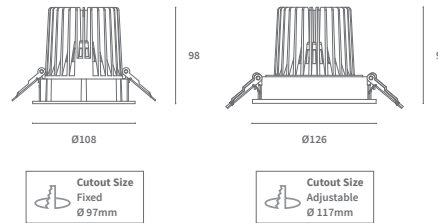

PRODUCT LIST

Article No.	Product Name	Color	LED Lumen	CCT	CRI	LED Power	Reflector	Cutout size
2.11.1488	Flo Adjustable Round	Grey	2200lm	3000K	>90Ra	17W	36°	Ø 117mm
2.11.1489	Flo Adjustable Round	White	2200lm	3000K	>90Ra	17W	36°	Ø 117mm
2.11.1490	Flo Adjustable Round	Black	2200lm	3000K	>90Ra	17W	36°	Ø 117mm
2.11.1491	Flo Adjustable Round	Grey	3100lm	3000K	>90Ra	24W	36°	Ø 117mm
2.11.1492	Flo Adjustable Round	White	3100lm	3000K	>90Ra	24W	36°	Ø 117mm
2.11.1493	Flo Adjustable Round	Black	3100lm	3000K	>90Ra	24W	36°	Ø 117mm
2.11.2480	Flo Adjustable Round	Grey	4350lm	3000K PW	>90Ra	32W	36°	Ø 117mm
2.11.2483	Flo Adjustable Round	White	4350lm	3000K PW	>90Ra	32W	36°	Ø 117mm
2.11.2486	Flo Adjustable Round	Black	4350lm	3000K PW	>90Ra	32W	36°	Ø 117mm

Also available: CRI >80Ra
This is a small selection from our portfolio. Please contact us for a suitable solution for your lighting project.