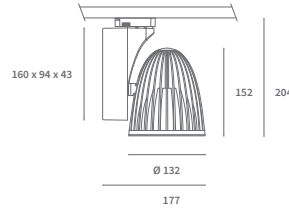

PRODUCT LIST							
Article No.	Product Name	Color	LED Lumen	CCT	CRI	LED Power	Reflector
2.11.1494	Froxen	Grey	3100lm	3000K	>90Ra	24W	38°
2.11.0570	Froxen	White	3100lm	3000K	>90Ra	24W	38°
2.11.0464	Froxen	Black	3100lm	3000K	>90Ra	24W	38°
2.11.0421	Froxen	Grey	5300lm	3000K	>90Ra	42W	38°
2.11.0422	Froxen	White	5300lm	3000K	>90Ra	42W	38°
2.11.0423	Froxen	Black	5300lm	3000K	>90Ra	42W	38°

Also available: CRI >80Ra
This is a small selection from our portfolio. Please contact us for a suitable solution for your lighting project.