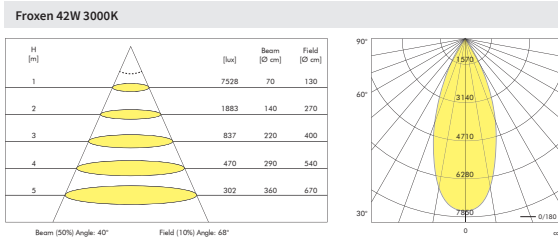

## 3-Phase Track Light

Also available

- STONE finish
- HIGH CRI >90Ra
- FASHION modules
- FOOD modules
- CUSTOM specs

LED Power	24W	42W
CRI	>90Ra	
CCT	3000K	
LED Lumen	3100lm	5300lm
LED Efficacy	129lm/W	126lm/W
LOR	Up to 85%	
Driver	Non-Dimmable Driver (included)	