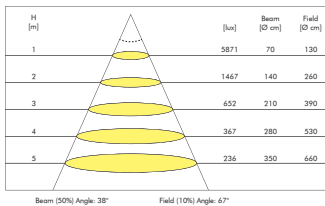

Movimento

Downlight Kardan

Also available

LED Power	24W			42W		
CRI	>90Ra					
CCT	2700K	3000K	4000K PW	2700K	3000K	4000K PW
LED Lumen	2950lm	3100lm	3300lm	5050lm	5300lm	5700lm
LED Efficacy	122lm/W	129lm/W	137lm/W	120lm/W	126lm/W	136lm/W
LOR	Up to 85%					
Driver	Non-Dimmable Driver (included in downlight module)					

Movimento 24W 3000K