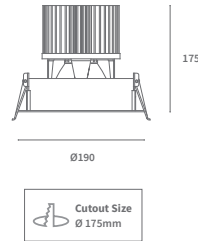

PRODUCT LIST

Article No.	Product Name	Color	LED Lumen	CCT	CRI	LED Power	Reflector	Cutout size
2.11.2882	Movimento	White	2950lm	2700K	>90Ra	24W	42°	Ø 175mm
2.11.2154	Movimento	White	3100lm	3000K	>90Ra	24W	42°	Ø 175mm
2.11.4192	Movimento	White	3300lm	4000K PW	>90Ra	24W	42°	Ø 175mm
2.11.4160	Movimento	White	5050lm	2700K	>90Ra	42W	42°	Ø 175mm
2.11.1702	Movimento	White	5300lm	3000K	>90Ra	42W	42°	Ø 175mm
2.11.2960	Movimento	White	5700lm	4000K PW	>90Ra	42W	42°	Ø 175mm

Also available: CRI >80Ra
This is a small selection from our portfolio. Please contact us for a suitable solution for your lighting project.