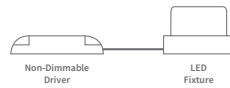

LED Power	24W			42W		
CRI	>90Ra					
CCT	2700K	3000K	4000K PW	2700K	3000K	4000K PW
LED Lumen	2950lm	3100lm	3300lm	5050lm	5300lm	5700lm
LED Efficacy	122lm/W	129lm/W	137lm/W	120lm/W	126lm/W	136lm/W
LOR	Up to 85%					
Driver	Non-Dimmable Driver (included in downlight module)