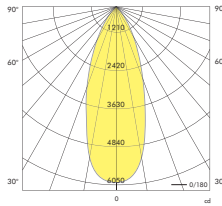

Movimento

Downlight Kardan

Also available

LED Power	24W			42W		
CRI	>90Ra					
CCT	2700K	3000K	4000K PW	2700K	3000K	4000K PW
LED Lumen	2950lm	3100lm	3300lm	5050lm	5300lm	5700lm
LED Efficacy	122lm/W	129lm/W	137lm/W	120lm/W	126lm/W	136lm/W
LOR	Up to 85%					
Driver	Non-Dimmable Driver (included in downlight module)					

Movimento 24W 3000K

PRODUCT LIST

Article No.	Product Name	Color	LED Lumen	CCT	CRI	LED Power	Reflector	Cutout size
2.11.2882	Movimento	White	2950lm	2700K	>90Ra	24W	42°	Ø 175mm
2.11.2154	Movimento	White	3100lm	3000K	>90Ra	24W	42°	Ø 175mm
2.11.4192	Movimento	White	3300lm	4000K PW	>90Ra	24W	42°	Ø 175mm
2.11.4160	Movimento	White	5050lm	2700K	>90Ra	42W	42°	Ø 175mm
2.11.1702	Movimento	White	5300lm	3000K	>90Ra	42W	42°	Ø 175mm
2.11.2960	Movimento	White	5700lm	4000K PW	>90Ra	42W	42°	Ø 175mm

Also available: CRI >80Ra
This is a small selection from our portfolio. Please contact us for a suitable solution for your lighting project.

AVAILABLE BEAM ANGLES

Article No.	Description
5.14.0129	Reflector 16° for Movimento
5.14.0130	Reflector 24° for Movimento
5.14.0223	Reflector 60° for Movimento

AVAILABLE DRIVERS

Article No.	Description
-----	Dimmable driver