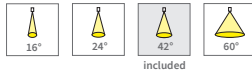

Movimento

Downlight Kardan

Also available