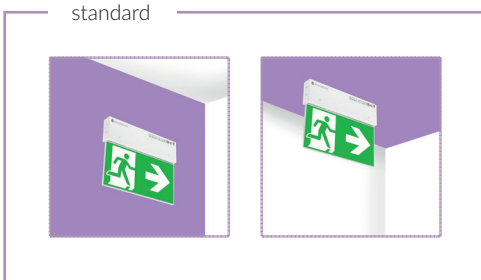

ONTEC G

evacuation luminaire. IP20

evacuation route direction (evacuation sign)

PARAMETERS

- » **Elegant** design of luminaire
- » **One or double-sided flag**, **visibility up to 25 m**, **high luminance** – up to 500 cd/m²
- » **Slip-on pictogram**, without visible installation elements
- » Dimensions: L x W x H [± 2 mm] : 250 x 29 x 194

ASSEMBLY

more details