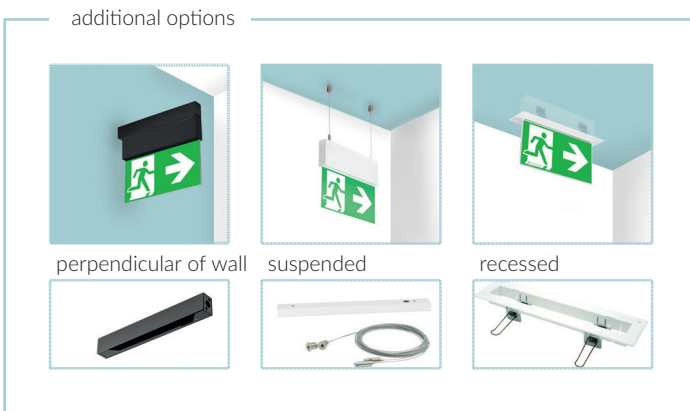

ONTEC G

evacuation luminaire. IP20

evacuation route direction (evacuation sign)

PARAMETERS

- » **Elegant** design of luminaire
- » **One or double-sided flag**, **visibility up to 25 m**, **high luminance** – up to 500 cd/m²
- » **Slip-on pictogram**, without visible installation elements
- » Dimensions: L x W x H [± 2 mm] : 250 x 29 x 194

ASSEMBLY

more details