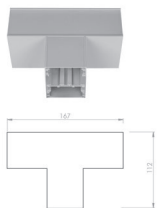

Connecting element

Sigma II T joint

FJ011.22.0000
PX4040357

1x

Grey

Installation element

Simple suspension
Pieces in set: 1

FS001.00.1500
PX0922149