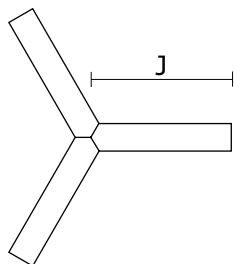

H | 
K | 

DIMENSIONS

H [mm]	K [mm]	J [mm]
75	57	550

H = Height / Depth | K = Additional dimension | J = Additional dimension

ACCESSORIES

Electric element

Electrical suspension
Pieces in set: 1

FS002.22.1500
PX0922077