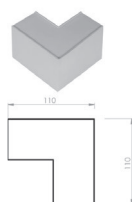

Sigma II 90° joint