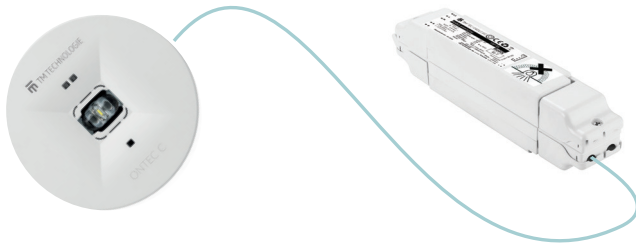

# ONTEC C

round luminaire, IP20

anti-panic lighting, escape route lighting

## PARAMETERS

- » **Dedicated to suspended ceiling** – recessed mounted luminaire
- » Easy installation
- » **Minimalism** - discreet round shape with 9 cm diameter
- » Thanks to lenses options luminaire can be used as a emergency lighting were light distribution requirements are differential:
  - » M version – open space area (anti panic light)
  - » C version – evacuation route lighting (corridor lens)