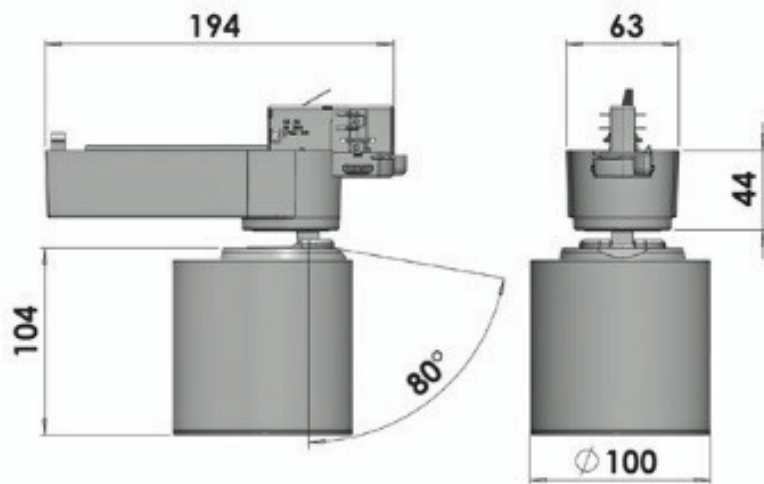

TRIGGER MINI CAFETERIA

Input Power	LED-Module *Citizen 6-Gen	Colour Consistency	Installation Type	Material	Warranty	Beam Angles	Luminaire Color
220 – 240V	CRI 80+ 3000K, 4000K, 5000K	2-Step MacAdam	NoA & Most 3-phase Tracks	Powder Painted Die-Cast Aluminum	50 000h Or 5 Years	1206 COB: S 15°	White (RAL 9016)
	CRI 90+ 2700K B.BBL, 3000K B.BBL, 3500K B.BBL, 4000K					NFL 20° FL 30° WFL 50°	Silver (Ca. RAL 9006)
							Black (RAL 9005)

Output Current / Module Wattage / System Wattage:	LED Module: Citizen CLU038-1206 6-Gen – COB luminous flux:					Power: 300mA – 1050mA	
	CRI 80+ 3 000K	CRI 80+ 4 000K	CRI 80+ 5 000K	CRI 90+ 2 700K Below BBL	CRI 90+ 3 000K Below BBL	CRI 90+ 3 500K Below BBL	CRI 90+ 4 000K
450mA / 15W / 17W	2 475Lm	2 550Lm	2 575Lm	1 950Lm	2 025Lm	2 050Lm	2 150Lm
900mA / 32W / 35W	4 425Lm	4 525Lm	4 575Lm	3 450Lm	3 600Lm	3 650Lm	3 850Lm
1050mA / 38W / 42W	4 925Lm	5 050Lm	5 125Lm	3 850Lm	4 000Lm	4 075Lm	4 300Lm

IP20