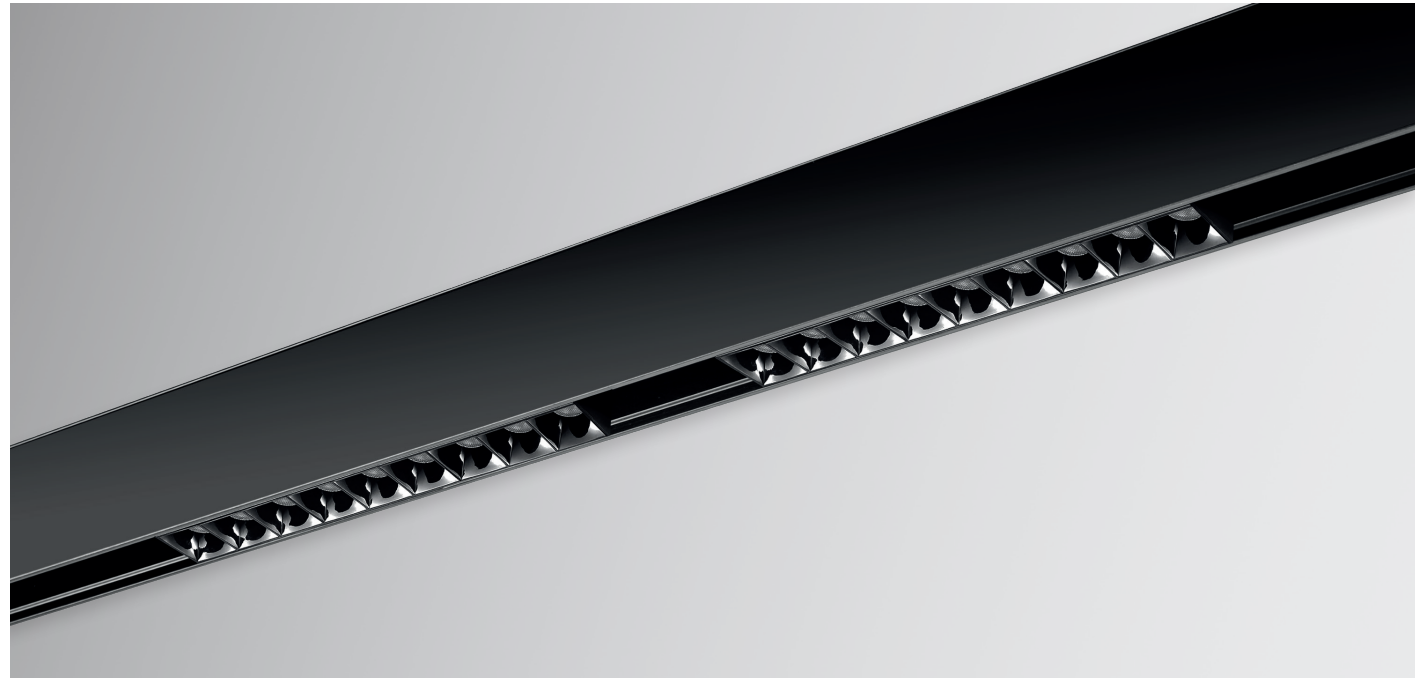

Arcano

LINEAR LIGHT (LENS COVER)

powered by
TRIDONIC

Product information

Input voltage	DC48V
Power	12W
Lumen output	up to 1047lm
Efficiency	up to 87lm / W
CRI	>90Ra
Lens	24°
CCT	2700K / 3000K
Available color	White / Black
Certification	CE / ROHS

Linear Light (Lens Cover) | 12W

Article No.	Product Name	Lumen	Housing Color	CCT	CRI	Cooling	Power	Lens
2.17.3003 / 2.17.3009*	Arcano Linear Light 9-LED	948lm	Black	2700K	>90Ra	Passive	12W	24°
2.17.3004 / 2.17.3010*	Arcano Linear Light 9-LED	1047lm	Black	3000K	>90Ra	Passive	12W	24°

Article No. Whiteh * indicates that the luminaire is DALI Dimmable. Please use the DALI driver on page 35.

Linear Light (Lens Cover) | 12W

Dimensions