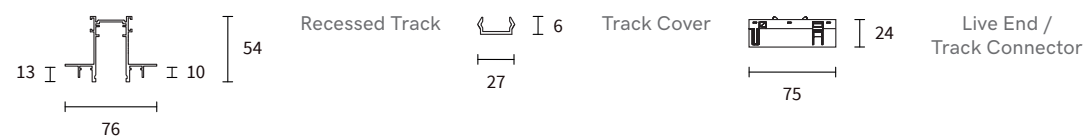

Dimensions

Track Parts | Suitable for hexagonal installation

Corner Piece 2-fold

Connector

Corner Piece 3-fold

Center Piece

Track Parts

Article No.	Product Name	Color	Article No.	Product Name	Color
1.01.0291	Corner Piece 2-fold	White	1.01.0293	Corner Piece 3-fold	White
1.01.0292	Corner Piece 2-fold	Black	1.01.0294	Corner Piece 3-fold	Black
1.01.0295	Connector	White	1.01.0299	Center Piece	White
1.01.0296	Connector	Black	1.01.0300	Center Piece	Black

Dimensions

Arcano RECESSED TRACK

Product information

Input voltage	DC48V
Max. load	up to 450W
Max. track length	up to 20m
Track sections	1m / 3m
Available color	White / Black
Certification	CE / ROHS

Dimensions