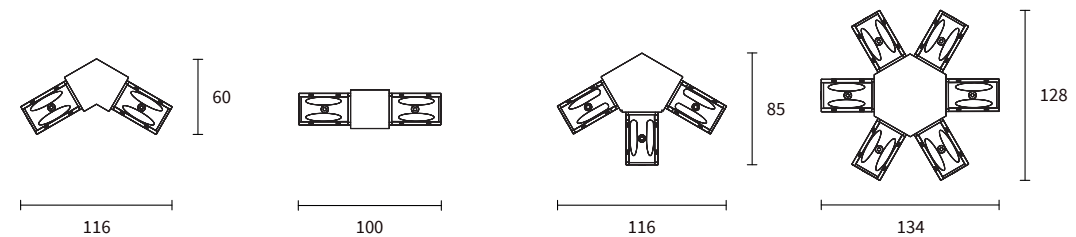

Input voltage	DC48V
Max. load	up to 450W
Max. track length	up to 20m
Track sections	1m / 2m / 3m
Available color	White / Black
Certification	CE / ROHS

Dimensions

Track Accessories | Available for surface mounted track

Dimensions

Track Parts | Suitable for hexagonal installation

Corner Piece 2-fold

Connector

Corner Piece 3-fold

Center Piece

Track Parts

Article No.	Product Name	Color	Article No.	Product Name	Color
1.01.0291	Corner Piece 2-fold	White	1.01.0293	Corner Piece 3-fold	White
1.01.0292	Corner Piece 2-fold	Black	1.01.0294	Corner Piece 3-fold	Black
1.01.0295	Connector	White	1.01.0299	Center Piece	White
1.01.0296	Connector	Black	1.01.0300	Center Piece	Black

Dimensions

Arcano RECESSED TRACK

Product information

Input voltage	DC48V
Max. load	up to 450W
Max. track length	up to 20m
Track sections	1m / 3m
Available color	White / Black
Certification	CE / ROHS

Dimensions