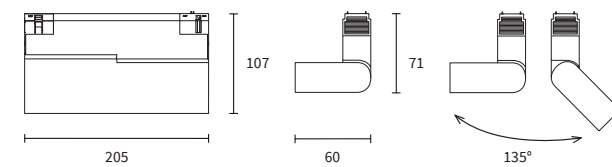

Tilttable Linear Light (Lens Cover) | 11W

Dimensions