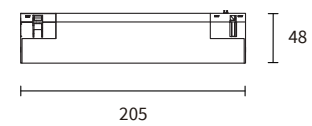

Linear Light (Lens Cover) | 12W

Dimensions