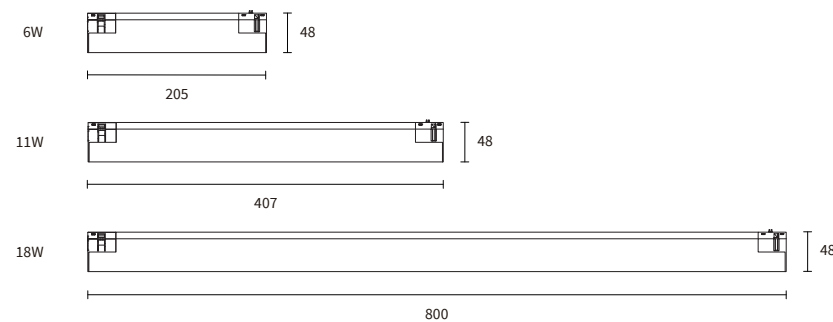

Linear Light (Opal Cover) | 6W / 11W / 18W

Dimensions

Linear Light (Opal Cover)

Article No.	Product Name	Lumen	Housing Color	CCT	CRI	Cooling	Power	Cover
2.17.2991 / 2.17.2997*	Arcano Linear Light	375lm	Black	2700K	>80Ra	Passive	6W	Opal
2.17.2992 / 2.17.2998*	Arcano Linear Light	385lm	Black	3000K	>80Ra	Passive	6W	Opal
2.17.2993 / 2.17.2999*	Arcano Linear Light	676lm	Black	2700K	>80Ra	Passive	11W	Opal
2.17.2994 / 2.17.3000*	Arcano Linear Light	782lm	Black	3000K	>80Ra	Passive	11W	Opal
2.17.2995 / 2.17.3001*	Arcano Linear Light	1340lm	Black	2700K	>80Ra	Passive	18W	Opal
2.17.2996 / 2.17.3002*	Arcano Linear Light	1382lm	Black	3000K	>80Ra	Passive	18W	Opal

Article No. White* indicates that the luminaire is DALI Dimmable. Please use the DALI driver on page 35.