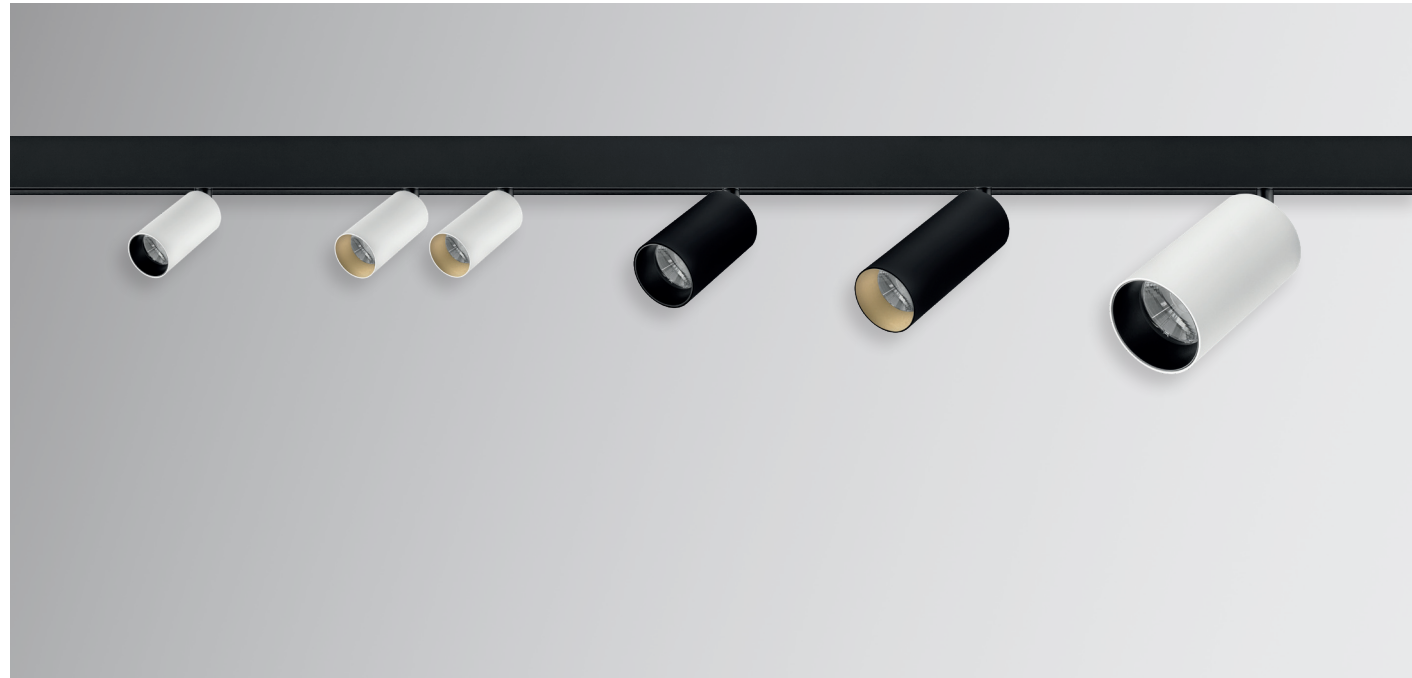

Arcano

ADJUSTABLE TRACK LIGHTS

powered by
TRIDONIC

Product information

Input voltage	DC48V
Power	up to 30W
Lumen output	up to 2250lm
Efficiency	up to 64lm / W
CRI	>90Ra
Lens	30° for Ø30 (included) 30° for Ø52 / Ø75 (included)
CCT	2700K / 3000K
Available color	White / Black
Certification	CE / ROHS