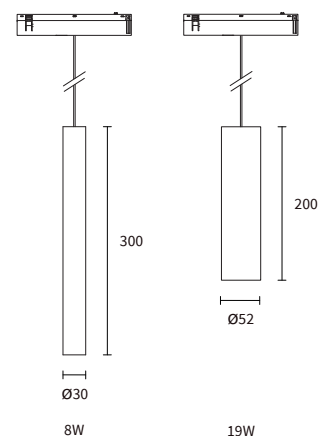

Dimensions

Cable: 2.5m included
Cable can be shortened
to desired length.

8W   19W

Pendant Track Lights

Article No.	Product Name	Diameter	Lumen	Housing Color	CCT	CRI	Cooling	Power	Lens
2.06.0815 / 2.06.0831*	Arcano Pendant Track Mini LH	Ø30 mm	267lm	White	2700K	>90Ra	Passive	8W	30°
2.06.0816 / 2.06.0832*	Arcano Pendant Track Mini LH	Ø30 mm	267lm	Black	2700K	>90Ra	Passive	8W	30°
2.06.0817 / 2.06.0833*	Arcano Pendant Track Mini LH	Ø30 mm	312lm	White	3000K	>90Ra	Passive	8W	30°
2.06.0818 / 2.06.0834*	Arcano Pendant Track Mini LH	Ø30 mm	312lm	Black	3000K	>90Ra	Passive	8W	30°
2.06.0819 / 2.06.0835*	Arcano Pendant Track Medium	Ø52 mm	1134lm	White	2700K	>90Ra	Passive	19W	30°
2.06.0820 / 2.06.0836*	Arcano Pendant Track Medium	Ø52 mm	1134lm	Black	2700K	>90Ra	Passive	19W	30°
2.06.0821 / 2.06.0837*	Arcano Pendant Track Medium	Ø52 mm	1219lm	White	3000K	>90Ra	Passive	19W	30°
2.06.0822 / 2.06.0838*	Arcano Pendant Track Medium	Ø52 mm	1219lm	Black	3000K	>90Ra	Passive	19W	30°

Article No. Whiteh * indicates that the luminaire is DALI Dimmable. Please use the DALI driver on page 35.

Pendant Track Lights Accessories

Article No.	Product Name
2.01.1084	Golden Inner Ring for Arcano Pendant Track Mini LH Ø30 mm
2.01.1086	Golden Inner Ring for Arcano Pendant Track Medium Ø52 mm
5.14.0246	Lens 50° for Arcano Pendant Track Mini LH Ø30 mm
5.14.0247	Lens 15° for Arcano Pendant Track Medium Ø52 mm
5.14.0249	Lens 50° for Arcano Pendant Track Medium Ø52 mm

Pendant Track Lights Accessories | Available for Ø30 / Ø52 Pendant Track Lights