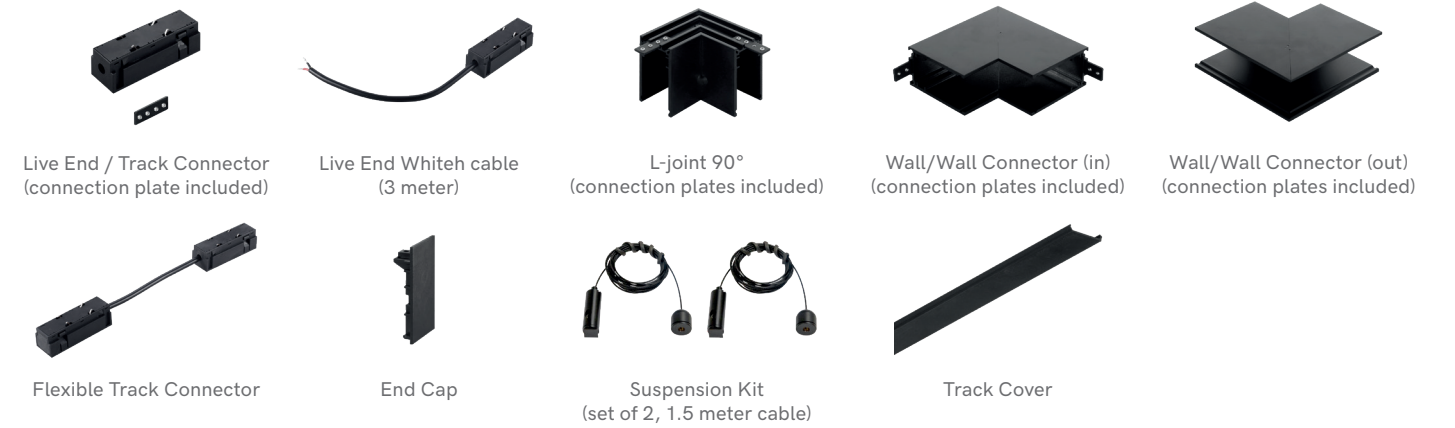

The Arcano is a modular 48V DC track system in black and white. You can get the track as a built-in, surface-mounted and suspended version. Anywhere in the track, various products can be placed. We have downlights for direct light, downlights opal for general lighting, directional spotlights in different sizes and light outputs and we have pendant luminaires in the shape of a tube and a sphere, the sphere version can be tilted.

The system is suitable for retail, hospitality and residential or office environments where a homey/welcoming feeling is important.

Versatility Whiteh light

Arcano

SURFACE MOUNTED TRACK

Product information

Input voltage	DC48V
Max. load	up to 450W
Max. track length	up to 20m
Track sections	1m / 2m / 3m
Available color	White / Black
Certification	CE / ROHS

Dimensions

Track Accessories | Available for surface mounted track

Track

Article No.	Product Name	Color	Voltage	Length
1.09.0032	Arcano Surface Mounted Track	White	DC48V	1 meter
1.09.0033	Arcano Surface Mounted Track	Black	DC48V	1 meter
1.09.0034	Arcano Surface Mounted Track	White	DC48V	2 meter
1.09.0035	Arcano Surface Mounted Track	Black	DC48V	2 meter
1.09.0036	Arcano Surface Mounted Track	White	DC48V	3 meter
1.09.0037	Arcano Surface Mounted Track	Black	DC48V	3 meter