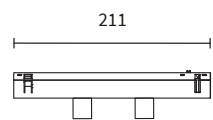

Dimensions

Ø22 Ø22

Fixed Track Lights

Article No.	Product Name	Diameter	Lumen	Housing Color	CCT	CRI	Cooling	Power	Lens
2.17.3035 / 2.17.3059*	Tuby Mini 2-Lights	Ø22 mm	265lm	White	2700K	>90Ra	Passive	4W	30°
2.17.3036 / 2.17.3060*	Tuby Mini 2-Lights	Ø22 mm	265lm	Black	2700K	>90Ra	Passive	4W	30°
2.17.3037 / 2.17.3061*	Tuby Mini 2-Lights	Ø22 mm	265lm	White	3000K	>90Ra	Passive	4W	30°
2.17.3038 / 2.17.3062*	Tuby Mini 2-Lights	Ø22 mm	265lm	Black	3000K	>90Ra	Passive	4W	30°

Article No. Whiteh * indicates that the luminaire is DALI Dimmable. Please use the DALI driver on page 35.