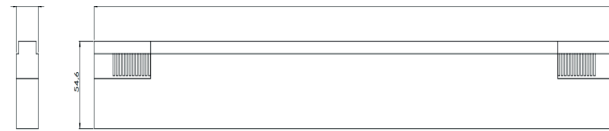

Article No. Whiteh * indicates that the luminaire is DALI Dimmable. Please use the DALI driver on page 35.

Arcano

IN-TRACK & REMOTE DRIVERS

In-Track Driver (300 cm cable included) | 75-150W

Dimensions

Arcano In-Track-Driver