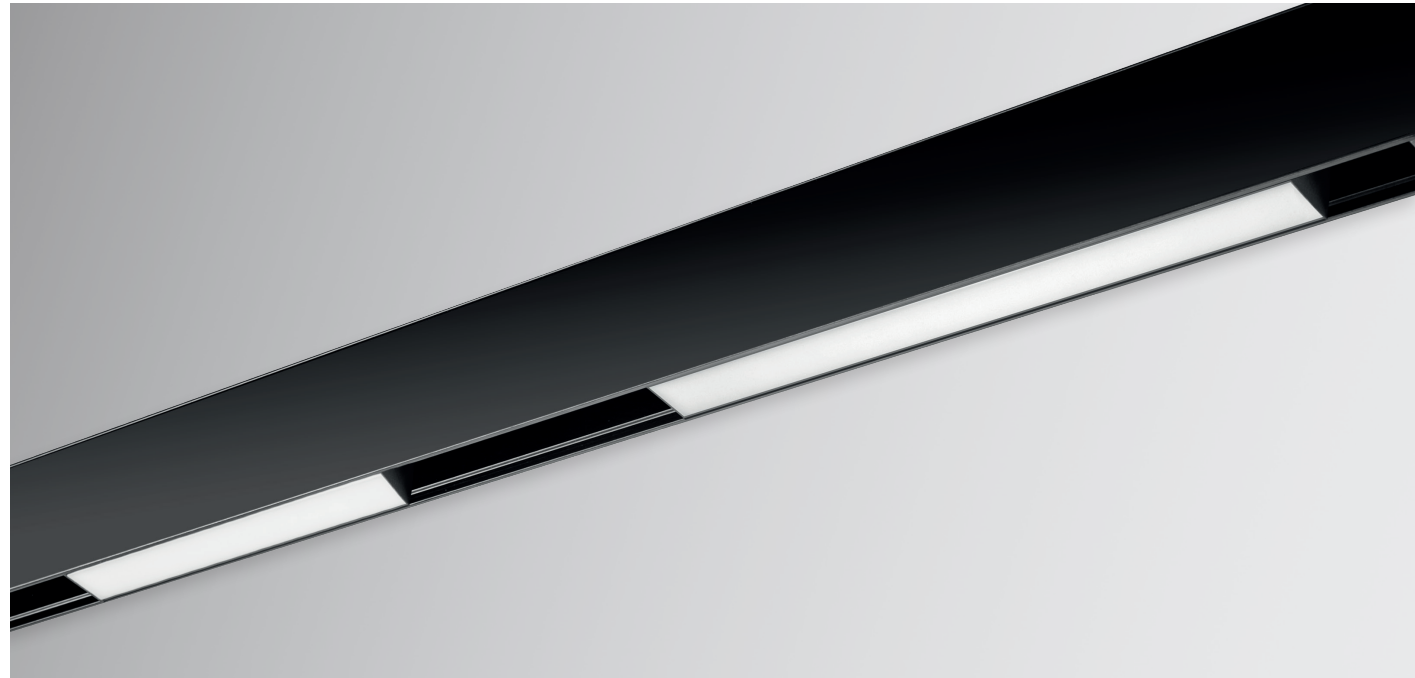

Article No. Whiteh * indicates that the luminaire is DALI Dimmable. Please use the DALI driver on page 35.

Tilttable Linear Light (Lens Cover) | 11W

Dimensions

Arcano

LINEAR LIGHT (OPAL COVER)

powered by
TRIDONIC