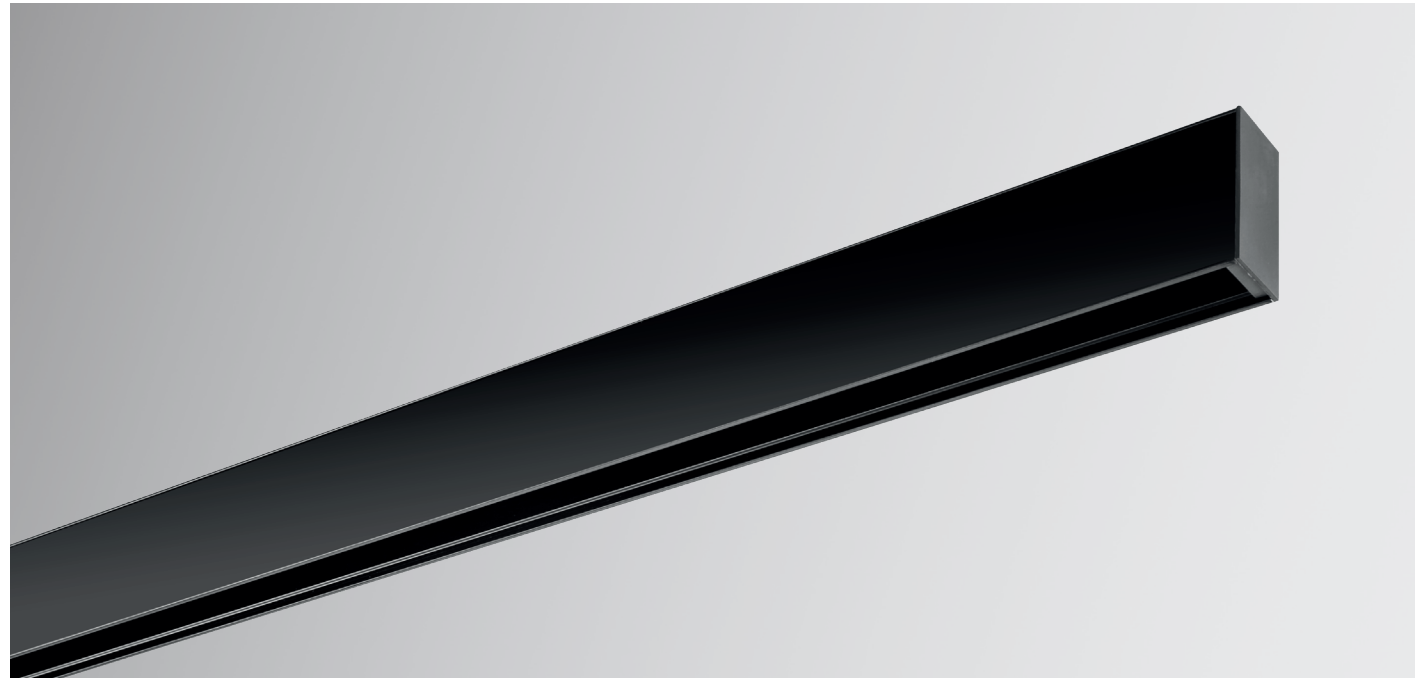

Arcano

SURFACE MOUNTED TRACK

Product information

Input voltage	DC48V
Max. load	up to 450W
Max. track length	up to 20m
Track sections	1m / 2m / 3m
Available color	White / Black
Certification	CE / ROHS