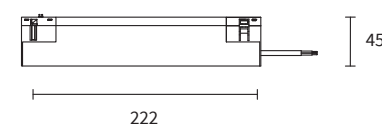

Arcano In-Track-Driver

Article No.	Product Name	Input Voltage	Output Voltage	Output Power	Housing Color
3.10.0607	LED Driver CV Arcano 48V DC 100W Cable 300cm	230 AC	48V DC	Max. 100W	Black
3.10.0638	LED Driver In-track CV Arcano 48V DC 100W White	230 AC	48V DC	Max. 100W	White

Remote Drivers (30cm cable included) | up to 450W

Dimensions