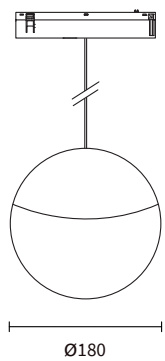

Dimensions

Cable: 2.5m
Cable can be shortened
to desired length.

Tilttable