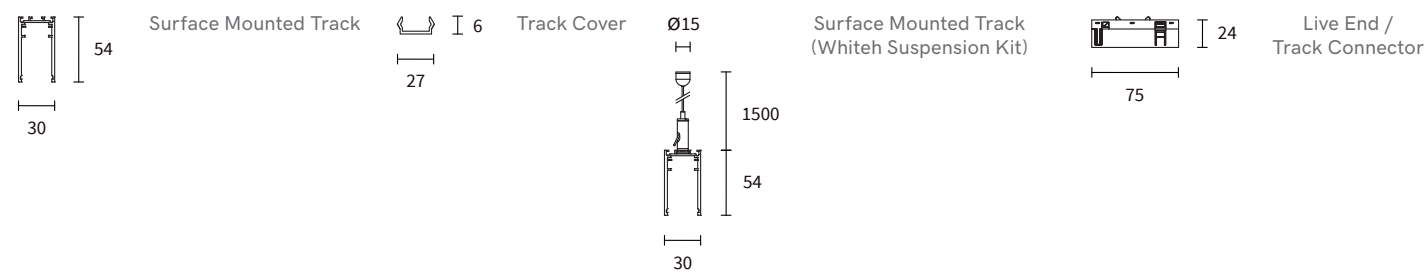

Input voltage	DC48V
Max. load	up to 450W
Max. track length	up to 20m
Track sections	1m / 2m / 3m
Available color	White / Black
Certification	CE / ROHS

Dimensions

Track Accessories | Available for surface mounted track

Track

Article No.	Product Name	Color	Voltage	Length
1.09.0032	Arcano Surface Mounted Track	White	DC48V	1 meter
1.09.0033	Arcano Surface Mounted Track	Black	DC48V	1 meter
1.09.0034	Arcano Surface Mounted Track	White	DC48V	2 meter
1.09.0035	Arcano Surface Mounted Track	Black	DC48V	2 meter
1.09.0036	Arcano Surface Mounted Track	White	DC48V	3 meter
1.09.0037	Arcano Surface Mounted Track	Black	DC48V	3 meter