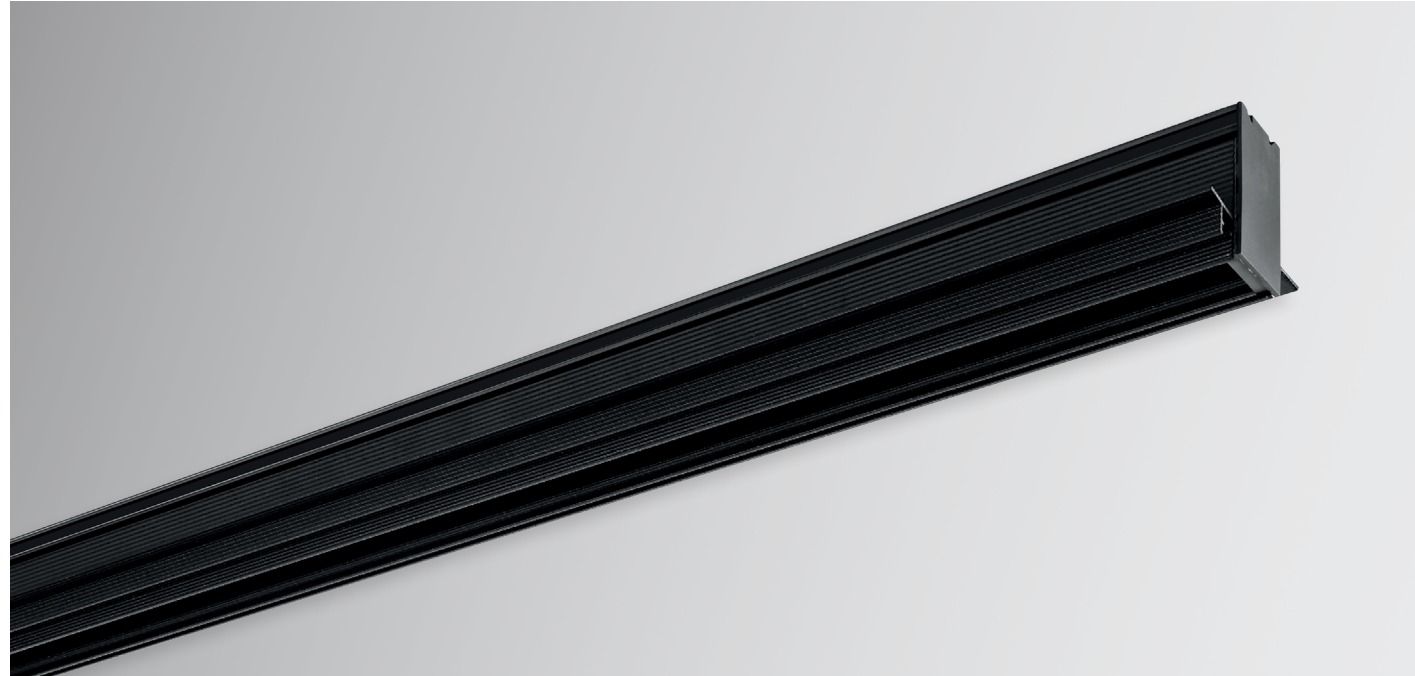

Arcano RECESSED TRACK

Product information

Input voltage	DC48V
Max. load	up to 450W
Max. track length	up to 20m
Track sections	1m / 3m
Available color	White / Black
Certification	CE / ROHS