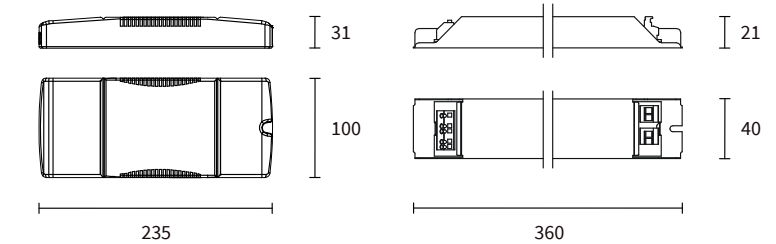

Arcano Remote-Drivers

Article No.	Product Name	Input Voltage	Output Voltage	Output Power	Housing Color
3.10.0608	LED Driver CV Arcano 48V DC 75W Cable 30cm	230 AC	48V DC	Max. 75W	Aluminium
3.10.0609	LED Driver CV Arcano 48V DC 100W Cable 30cm	230 AC	48V DC	Max. 100W	Aluminium
3.10.0610	LED Driver CV Arcano 48V DC 150W Cable 30cm	230 AC	48V DC	Max. 150W	Aluminium
3.10.0612	LED Driver CV Arcano 48V DC 300W Cable 30cm	230 AC	48V DC	Max. 300W	Aluminium
3.10.0613	LED Driver CV Arcano 48V DC 480W Cable 30cm	230 AC	48V DC	Max. 480W	Aluminium

DALI Dimmable Drivers | up to 150W

Dimensions