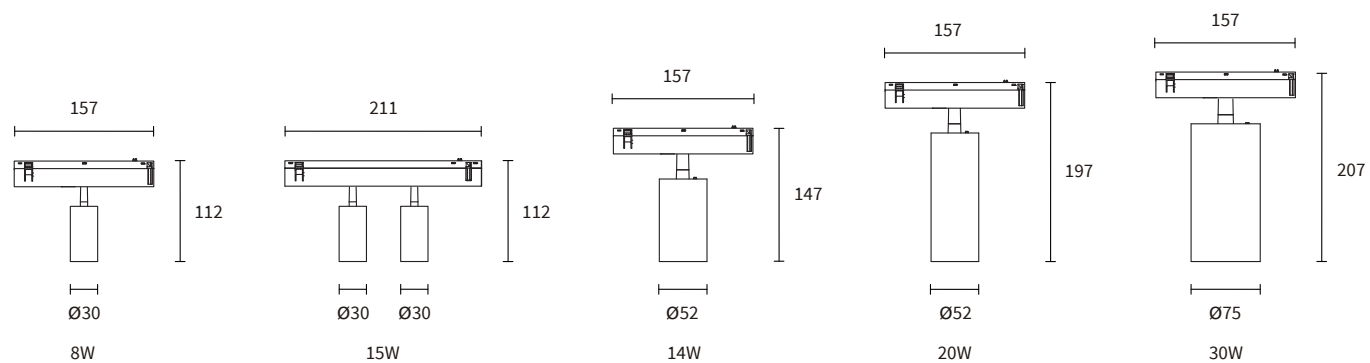

Dimensions

Adjustable Track Lights

Article No.	Product Name	Diameter	Lumen	Housing Color	CCT	CRI	Cooling	Power	Lens
2.17.3015 / 2.17.3039*	Spotty Mini	Ø30 mm	401lm	White	2700K	>90Ra	Passive	8W	30°
2.17.3016 / 2.17.3040*	Spotty Mini	Ø30 mm	401lm	Black	2700K	>90Ra	Passive	8W	30°
2.17.3017 / 2.17.3041*	Spotty Mini	Ø30 mm	446lm	White	3000K	>90Ra	Passive	8W	30°
2.17.3018 / 2.17.3042*	Spotty Mini	Ø30 mm	446lm	Black	3000K	>90Ra	Passive	8W	30°
2.17.3031 / 2.17.3055*	Spotty Mini 2-Lights	Ø30 mm	750lm	White	2700K	>90Ra	Passive	15W	30°
2.17.3032 / 2.17.3056*	Spotty Mini 2-Lights	Ø30 mm	750lm	Black	2700K	>90Ra	Passive	15W	30°
2.17.3033 / 2.17.3057*	Spotty Mini 2-Lights	Ø30 mm	830lm	White	3000K	>90Ra	Passive	15W	30°
2.17.3034 / 2.17.3058*	Spotty Mini 2-Lights	Ø30 mm	830lm	Black	3000K	>90Ra	Passive	15W	30°
2.17.3019 / 2.17.3043*	Spotty Medium	Ø52 mm	782lm	White	2700K	>90Ra	Passive	14W	30°
2.17.3020 / 2.17.3044*	Spotty Medium	Ø52 mm	782lm	Black	2700K	>90Ra	Passive	14W	30°
2.17.3021 / 2.17.3045*	Spotty Medium	Ø52 mm	838lm	White	3000K	>90Ra	Passive	14W	30°
2.17.3022 / 2.17.3046*	Spotty Medium	Ø52 mm	838lm	Black	3000K	>90Ra	Passive	14W	30°
2.17.3023 / 2.17.3047*	Spotty Medium LH	Ø52 mm	1150lm	White	2700K	>90Ra	Passive	20W	30°
2.17.3024 / 2.17.3048*	Spotty Medium LH	Ø52 mm	1150lm	Black	2700K	>90Ra	Passive	20W	30°
2.17.3025 / 2.17.3049*	Spotty Medium LH	Ø52 mm	1236lm	White	3000K	>90Ra	Passive	20W	30°
2.17.3026 / 2.17.3050*	Spotty Medium LH	Ø52 mm	1236lm	Black	3000K	>90Ra	Passive	20W	30°
2.17.3029 / 2.17.3053*	Spotty Maxi	Ø75 mm	2250lm	White	3000K	>90Ra	Passive	30W	30°
2.17.3030 / 2.17.3054*	Spotty Maxi	Ø75 mm	2250lm	Black	3000K	>90Ra	Passive	30W	30°

Article No. White* indicates that the luminaire is DALI Dimmable. Please use the DALI driver on page 35.

Adjustable Track Lights Accessories

Article No.	Product Name	Article No.	Product Name
2.01.1084	Golden Inner Ring for Spotty Mini Ø30 mm	5.14.0246	Lens 50° for Spotty Mini Ø30 mm
2.01.1086	Golden Inner Ring for Spotty Medium Ø52 mm	5.14.0247	Lens 15° for Spotty Medium Ø52 mm
2.01.1088	Golden Inner Ring for Spotty Maxi Ø75 mm	5.14.0249	Lens 50° for Spotty Medium Ø52 mm
2.01.1152	Honeycomb Louvre for Spotty Medium Ø52 mm	5.14.0250	Lens 15° for Spotty Maxi Ø75 mm
2.01.1153	Honeycomb Louvre for Spotty Maxi Ø75 mm	5.14.0252	Lens 50° for Spotty Maxi Ø75 mm

Track Lights Accessories

Available for Ø30 / Ø52 / Ø75 mm tracklights.