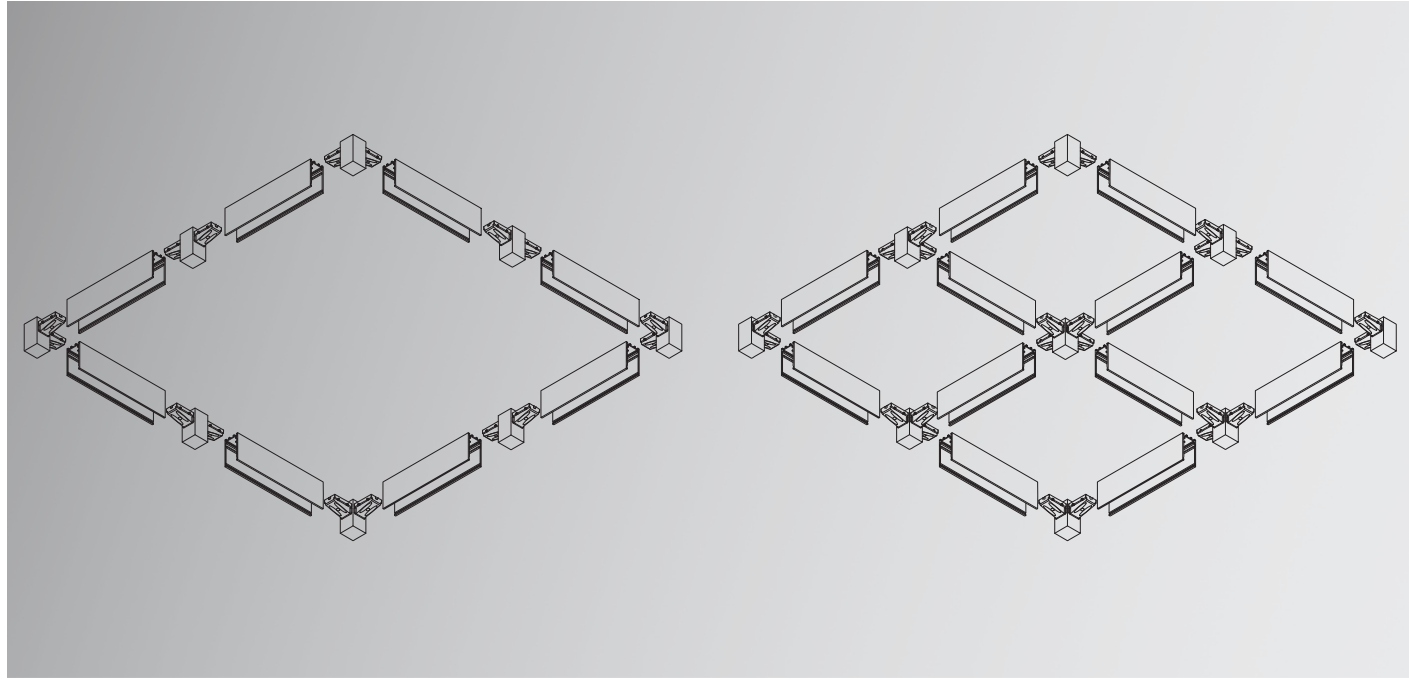

Arcano

SURFACE MOUNTED TRACK INSTALLATION

Square installation