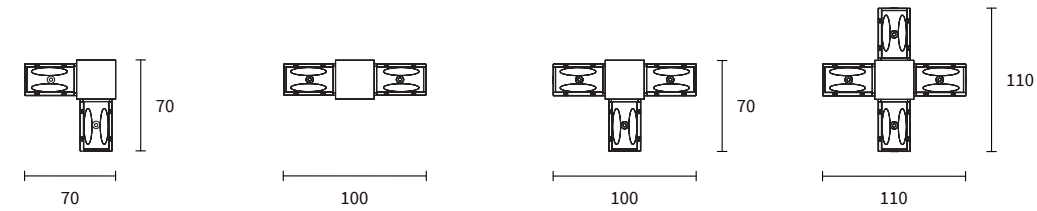

Dimensions