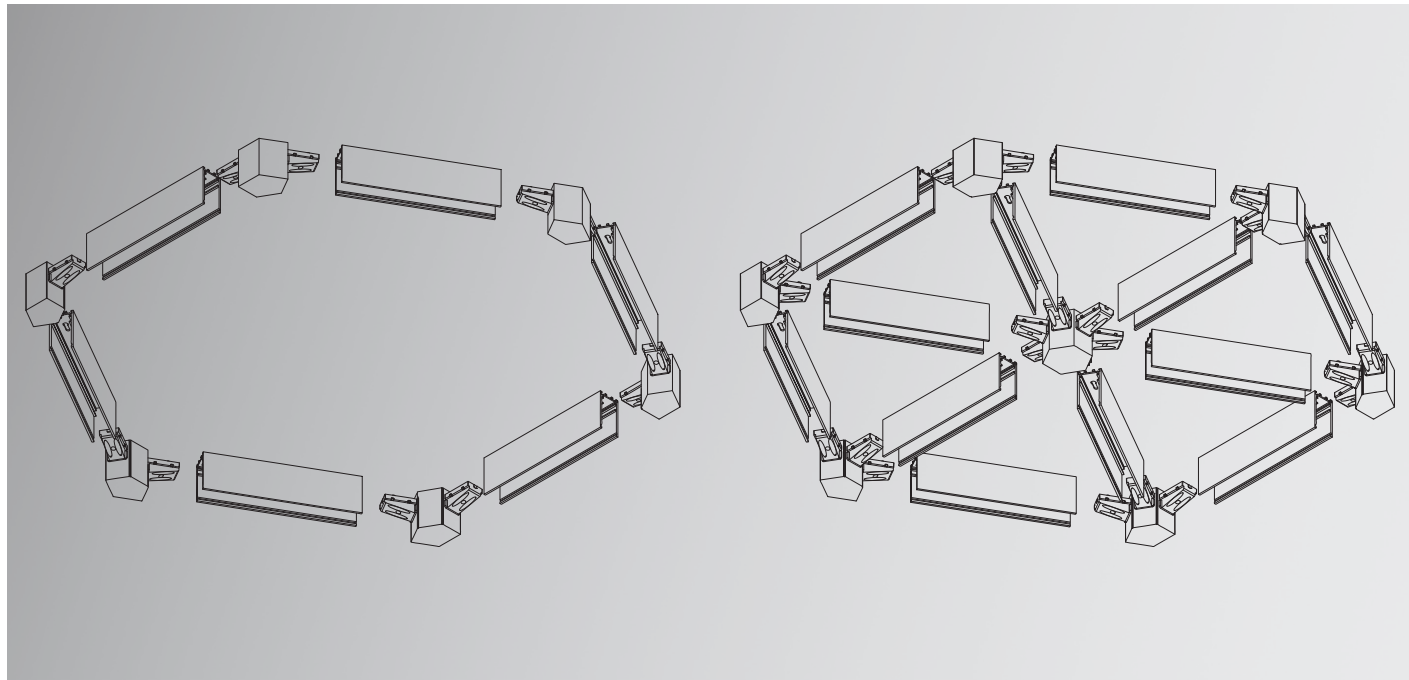

The Arcano is a modular 48V DC track system in black and white. You can get the track as a built-in, surface-mounted and suspended version. Anywhere in the track, various products can be placed. We have downlights for direct light, downlights opal for general lighting, directional spotlights in different sizes and light outputs and we have pendant luminaires in the shape of a tube and a sphere, the sphere version can be tilted.

Track Accessories

Article No.	Product Name	Color	Length
1.01.0262	Live end / Track Connector (connection plate included)	Black	
1.01.0263	Live end White cable	Black	3 meter
1.01.0256	L-joint 90° for Arcano Surface Mounted Track	White	
1.01.0257	L-joint 90° for Arcano Surface Mounted Track	Black	
1.01.0258	Wall/Wall Connector (in) for Arcano Surface Mounted Track (connection plates included)	White	
1.01.0259	Wall/Wall Connector (in) for Arcano Surface Mounted Track (connection plates included)	Black	
1.01.0260	Wall/Wall Connector (out) for Arcano Surface Mounted Track (connection plates included)	White	
1.01.0261	Wall/Wall Connector (out) for Arcano Surface Mounted Track (connection plates included)	Black	
1.01.0272	Flexible Track Connector	White	
1.01.0273	Flexible Track Connector	Black	
1.01.0270	End Cap	White	
1.01.0271	End Cap	Black	
1.01.0274	Suspension Kit for Arcano Surface Mounted Track (set of 2)	Nickel	1.5 meter
1.01.0275	Suspension Kit for Arcano Surface Mounted Track (set of 2)	Black	1.5 meter
1.01.0264	Track Cover	White	1 meter
1.01.0265	Track Cover	Black	1 meter
1.01.0266	Track Cover	White	2 meter
1.01.0267	Track Cover	Black	2 meter
1.01.0268	Track Cover	White	3 meter
1.01.0269	Track Cover	Black	3 meter

Arcano

SURFACE MOUNTED TRACK INSTALLATION

Square installation

Hexagonal installation

Track Parts | Suitable for square installation

L-joint 90°

Connector

T-splitter
(left / right)