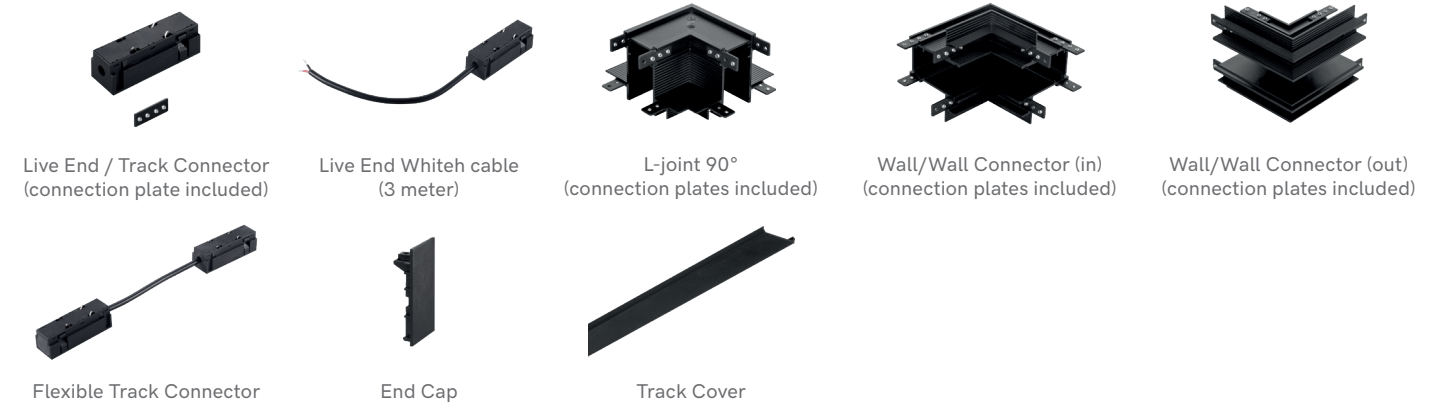

Track accessories | Available for recessed track

Track

Article No.	Product Name	Color	Voltage	Length
1.09.0038	Arcano Recessed Track	White	DC48V	1 meter
1.09.0039	Arcano Recessed Track	Black	DC48V	1 meter
1.09.0040	Arcano Recessed Track	White	DC48V	2 meter
1.09.0041	Arcano Recessed Track	Black	DC48V	2 meter
1.09.0042	Arcano Recessed Track	White	DC48V	3 meter
1.09.0043	Arcano Recessed Track	Black	DC48V	3 meter

Track Accessories

Article No.	Product Name	Color	Length
1.01.0262	Live End / Track Connector (connection plate included)	Black	
1.01.0263	Live End White cable	Black	3 meter
1.01.0277	L-joint 90° for Arcano Recessed Track	White	
1.01.0278	L-joint 90° for Arcano Recessed Track	Black	
1.01.0279	Wall/Wall Connector (in) for Arcano Recessed Track (connection plates included)	White	
1.01.0280	Wall/Wall Connector (in) for Arcano Recessed Track (connection plates included)	Black	
1.01.0281	Wall/Wall Connector (out) for Arcano Recessed Track (connection plates included)	White	
1.01.0282	Wall/Wall Connector (out) for Arcano Recessed Track (connection plates included)	Black	
1.01.0272	Flexible Track Connector	White	
1.01.0273	Flexible Track Connector	Black	
1.01.0270	End Cap	White	
1.01.0271	End Cap	Black	
1.01.0264	Track Cover	White	1 meter
1.01.0265	Track Cover	Black	1 meter
1.01.0266	Track Cover	White	2 meter
1.01.0267	Track Cover	Black	2 meter
1.01.0268	Track Cover	White	3 meter
1.01.0269	Track Cover	Black	3 meter