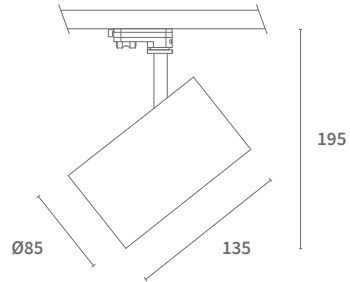

Stio

3-Phase Track Light

CRI	CRI>90
CCT	3000K PW
LOR	>85
UGR	<20
SDCM	3
L+B values (50.000 hr)	L80B10 (34.000h)

System power	27,3W	30,1W
LED Lumen	3420lm	3845lm
System Lumen	3214lm	3528lm
LED Efficacy	128lm/w	126lm/w
System Efficiency	120lm/w	107lm/w
Driver	700mA	800mA

PRODUCT LIST

Article No.	Product Name	Colour	Driver	LED Lumen	CCT	CRI	Reflector
2.17.4036	Tracklight Stio LED	White	800mA	3932lm	3000K PW	CRI>90	36°
2.17.4037	Tracklight Stio LED	Black	800mA	3932lm	3000K PW	CRI>90	36°
2.17.4215	Tracklight Stio LED	White	700mA	3114lm	3000K PW	CRI>90	15°
2.17.4216	Tracklight Stio LED	White	700mA	3114lm	3000K PW	CRI>90	24°
2.17.4217	Tracklight Stio LED	White	700mA	3114lm	3000K PW	CRI>90	36°
2.17.4218	Tracklight Stio LED	White	700mA	3114lm	3000K PW	CRI>90	55°
2.17.4219	Tracklight Stio LED	Black	700mA	3114lm	3000K PW	CRI>90	15°
2.17.4220	Tracklight Stio LED	Black	700mA	3114lm	3000K PW	CRI>90	24°
2.17.4221	Tracklight Stio LED	Black	700mA	3114lm	3000K PW	CRI>90	36°
2.17.4222	Tracklight Stio LED	Black	700mA	3114lm	3000K PW	CRI>90	55°
2.17.4223	Tracklight Stio LED	White	800mA	3677lm	3000K PW	CRI>90	15°
2.17.4224	Tracklight Stio LED	Black	800mA	3677lm	3000K PW	CRI>90	24°
2.17.4225	Tracklight Stio LED	White	800mA	3677lm	3000K PW	CRI>90	55°
2.17.4226	Tracklight Stio LED	Black	800mA	3677lm	3000K PW	CRI>90	15°
2.17.4227	Tracklight Stio LED	White	800mA	3677lm	3000K PW	CRI>90	24°
2.17.4228	Tracklight Stio LED	Black	800mA	3677lm	3000K PW	CRI>90	55°

AVAILABLE BEAM ANGLES

Article No.	Description
5.14.0300	Reflector 15° for Stio LED
5.14.0301	Reflector 24° for Stio LED