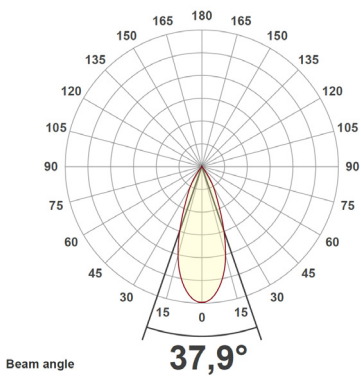

Stio

3-Phase Track Light

CRI	CRI>90
CCT	3000K PW
LOR	>85
UGR	<20
SDCM	3
L+B values (50.000 hr)	L80B10 (34.000h)

System power	27,3W	30,1W
LED Lumen	3420lm	3845lm
System Lumen	3214lm	3528lm
LED Efficacy	128lm/w	126lm/w
System Efficiency	120lm/w	107lm/w
Driver	700mA	800mA