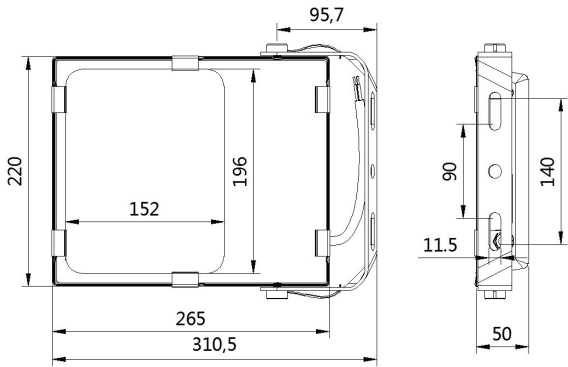

ATLAS FLOOD LIGHT

Wattage	Colour	CRI	Lumen	Lm/W	Lifetime Hours	Temperature	Beam Angle	Weight	Article Code
50W	4000K	Ra>70	7500lm	150Lm/W	L80B20>50.000 h	-40°C / 50°C	120°	2.4Kg	S17.XJ-FLA50W
70W	4000K	Ra>70	10500lm	150Lm/W	L80B20>50.000 h	-40°C / 50°C	120°	2.4Kg	S17.XJ-FLA70W
100W	4000K	Ra>70	15000lm	150Lm/W	L80B20>50.000 h	-40°C / 50°C	120°	4.0Kg	S17.XJ-FLA100W
150W	4000K	Ra>70	22500lm	150Lm/W	L80B20>50.000 h	-40°C / 50°C	120°	5.4Kg	S17.XJ-FLA150W
200W	4000K	Ra>70	30000lm	150Lm/W	L80B20>50.000 h	-40°C / 50°C	120°	7.0Kg	S17.XJ-FLA200W