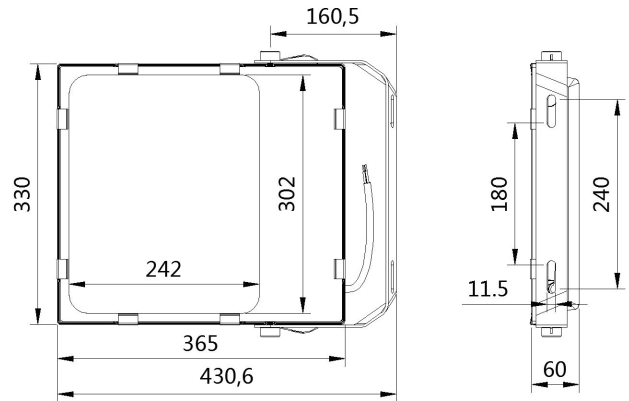

XJ-FLS200W