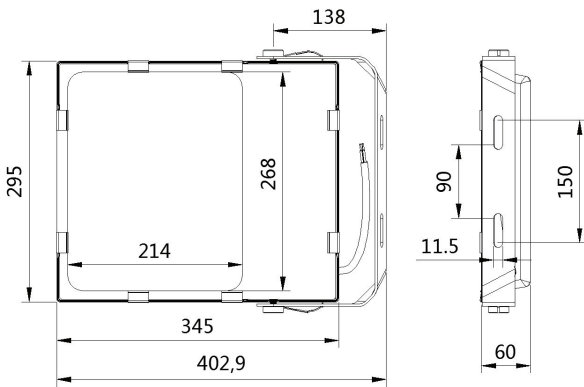

XJ-FLS150W