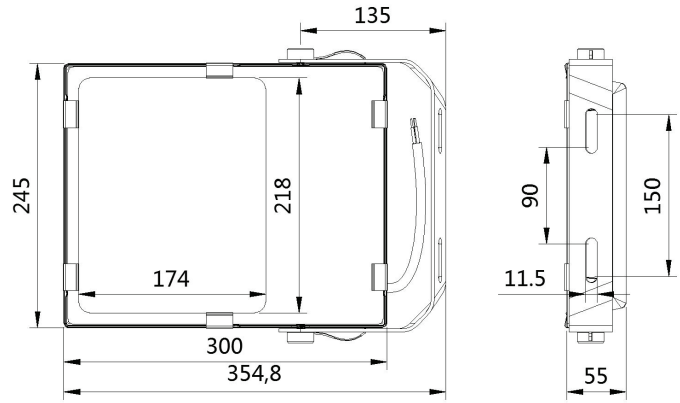

XJ-FLS100W