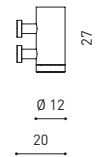

LED | 48 V | CE | III | IP20 | CRI>90 | L80B10 >60.000h

 MacAdam Step 2 |  INCL |  TRACK 48V |  24° / 40°

Ⓞ CORD LENGTH - L

0	2 m
1	3 m
2	5 m

**SPIN Cord Accessory**

0223-00-00- | WT | NT |

**SPIN 48V**

**SPIN 48V + CORD ACCESSORY**

VISIBLE LIMIT

COLOUR | WT □ RAL 9016 | NT ■ RAL 9005 | MATERIAL |  AL |  PMMA |

TRACK 48V  » 198

 » PLEASE CONSULT