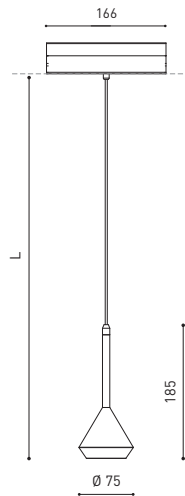

Private Residence Binse Soleil, Valencia (Spain) | Design: Rubén Muedra Estudio de Arquitectura | Photography: Adrián Mora Marcoto

EXTENDED FAMILY

SPIN 278

SPIN 48V

		P	CCT	Beam	I	Flux	LOR
<b>SPIN 48V</b>	A350- Ⓞ -1-01-   WT   NT	6,5W	3000K	24°	700mA	630Lm	86%
	A350- Ⓞ -1-11-   WT   NT	6,5W	3000K	40°	700mA	630Lm	84%
	 A350- Ⓞ -2-01-   WT   NT	6,5W	3000K	24°	700mA	630Lm	86%
	 A350- Ⓞ -2-11-   WT   NT	6,5W	3000K	40°	700mA	630Lm	84%

LED | 48 V | CE | III | IP20 | CRI>90 | L80B10 >60.000h

 MacAdam Step 2 |  INCL |  TRACK 48V |  24° / 40°

Ⓞ CORD LENGTH - L

0	2 m
1	3 m
2	5 m

**SPIN Cord Accessory**

0223-00-00- | WT | NT |

**SPIN 48V**

**SPIN 48V + CORD ACCESSORY**

VISIBLE LIMIT

COLOUR | WT □ RAL 9016 | NT ■ RAL 9005 | MATERIAL |  AL |  PMMA |

TRACK 48V  » 198

 » PLEASE CONSULT