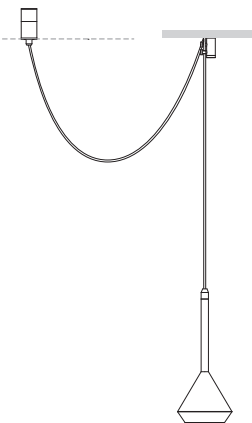

Private Residence Binse Soleil, Valencia (Spain) | Design: Rubén Muedra Estudio de Arquitectura | Photography: Adrián Mora Marcoto

EXTENDED FAMILY

SPIN 278

SPIN 48V

		P	CCT	Beam	I	Flux	LOR
<b>SPIN 48V</b>	A350- Ⓞ -1-01-   WT   NT	6,5W	3000K	24°	700mA	630Lm	86%
	A350- Ⓞ -1-11-   WT   NT	6,5W	3000K	40°	700mA	630Lm	84%
	 A350- Ⓞ -2-01-   WT   NT	6,5W	3000K	24°	700mA	630Lm	86%
	 A350- Ⓞ -2-11-   WT   NT	6,5W	3000K	40°	700mA	630Lm	84%

LED | 48 V | CE | III | IP20 | CRI>90 | L80B10 >60.000h

 MacAdam Step 2 |  INCL |  TRACK 48V |  24° / 40°

Ⓞ CORD LENGTH - L

0	2 m
1	3 m
2	5 m

**SPIN Cord Accessory**

0223-00-00- | WT | NT |

**SPIN 48V**

**SPIN 48V + CORD ACCESSORY**

VISIBLE LIMIT

COLOUR | WT □ RAL 9016 | NT ■ RAL 9005 | MATERIAL |  AL |  PMMA |

TRACK 48V  » 198

 » PLEASE CONSULT