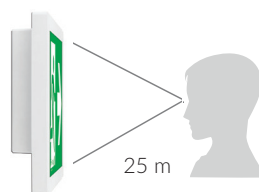

ONTEC E

evacuation luminaire, IP20
evacuation route direction (evacuation sign)

PARAMETERS

- » Evacuation luminaire which will perfectly fit to offices are, restaurants and hotels - IP20
- » One sided exit sign, **visibility up to 25 m, high luminance – up to 500 cd/m²**
- » **Uniformity in the light distribution** thanks to edge illumination and thousands of micro lenses on plexiglass surface
- » Dimensions: L x W x H [± 2 mm] : 277 x 32 x 152

more details