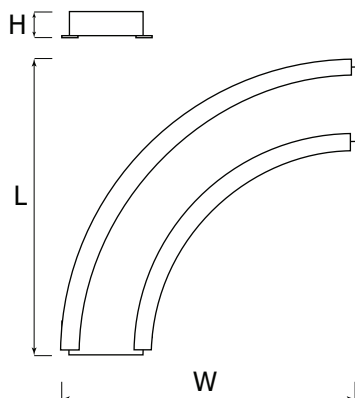

Type of installation	For 600x600 ceiling
Housing material	Steel sheet
Designed for light-line	No

INFORMATION

Colour	White
--------	-------

CERTIFICATES

Degree of protection (IP)	IP20
Degree of protection (IP) / top/	IP20
Class of protection	I
CE	Yes
HACCP+	Yes
EAC	Yes

OPTICAL DATA

Louver/ shutter	OPAL
Diffuser colour	White
Diffuser material	Opal plastic

AVAILABLE VARIANTS

Product code	Luminaire luminous flux [lm]	Luminaire's luminous efficacy [lm/W]	Colour temperature
CH007.1111.830.A000 PX2067051	1220	87	3000K
CH007.1111.840.A000 PX2067052	1260	90	4000K

DIMENSIONS

L [mm]	W [mm]	H [mm]	C [mm]	D [mm]	K [mm]
355	134	48	403	167	355

L = Length | W = Width | H = Height / Depth | C = Installation length | D = Installation width
| K = Additional dimension

SIMPLE ARC LED