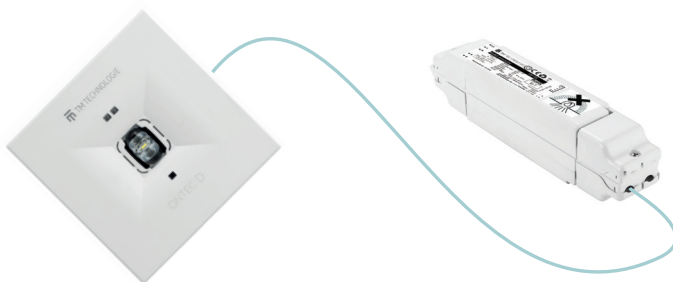

ONTEC D

square luminaire, IP20

anti-panic lighting, escape route lighting

PARAMETERS

- » **Dedicated to suspended ceiling** – recessed mounted luminaire
- » Easy installation
- » **Minimalism** - discreet square shape with a length of 9 cm
- » Thanks to lenses options luminaire can be used as a emergency lighting were light distribution requirements are differential:
 - » M version – open space area (anti panic light)
 - » C version – evacuation route lighting (corridor lens)