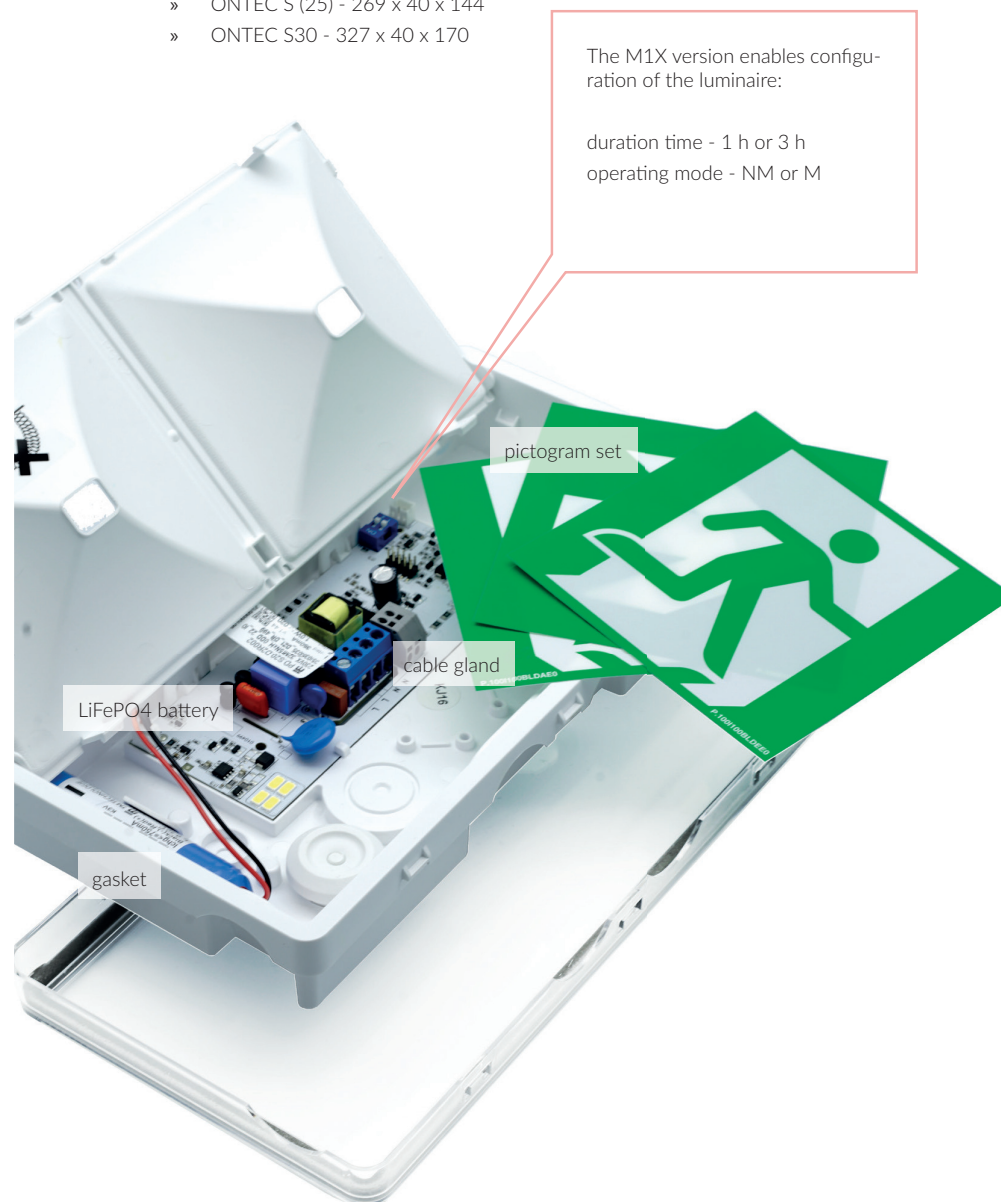

ONTEC S20  
ONTEC S (25)  
ONTEC S30

universal luminaires, IP65/IP67

evacuation route direction (evacuation sign)  
anti-panic lighting, escape route lighting

#### PARAMETERS

- » Luminaire with high IP and IK (**IP65/IP67** and **IK08/IK10**) dedicated to industrial and office area
- » **COLD versions available** – without additional heating elements – low temperature tolerance, perfectly fit to warehouses and garages
- » **Universal products:**
  - » M – open space area (anti panic light),
  - » C version – evacuation route lighting (corridor lens) optimal up to 7 m high,
  - » F version – evacuation route light (corridor lens) above 7 m high,
  - » W version – fire protection points and exit doors illumination,
  - » evacuation route directions (both wall and ceiling installation).
- » Wide range of accessories which provide various options for mounting of luminaire
- » **Easy and quick installation using the IN/OUT connection - ONTEC S20 and S30**
- » Dimensions L x W x H [± 2 mm]:
  - » ONTEC S20 - 227 x 40 x 120
  - » ONTEC S (25) - 269 x 40 x 144
  - » ONTEC S30 - 327 x 40 x 170

The M1X version enables configuration of the luminaire:

duration time - 1 h or 3 h  
operating mode - NM or M

ONTEC S + frame IP67

ONTEC S30

ONTEC S

- » Evacuation route direction (evacuation sign)
  - » on the ceiling - using a flag with sticky pictograms
  - » on the wall - with the use of pictograms in the set