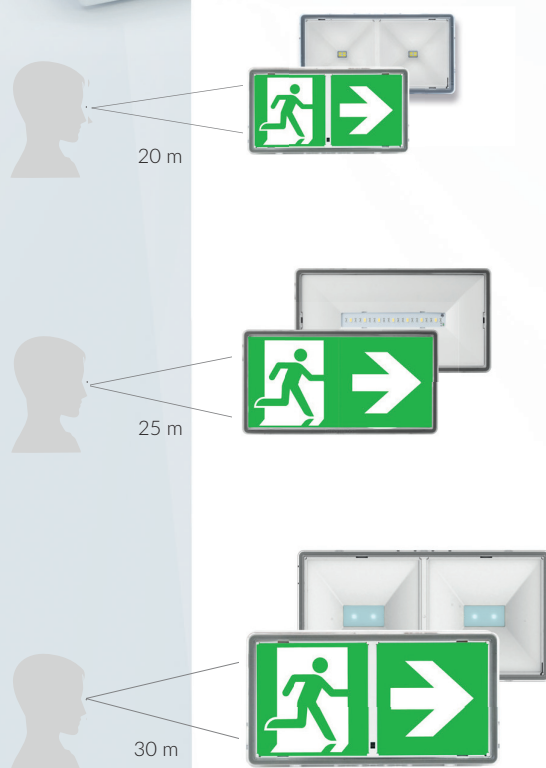

ONTEC S20  
ONTEC S (25)  
ONTEC S30

universal luminaires, IP65/IP67

evacuation route direction (evacuation sign)  
anti-panic lighting, escape route lighting

#### PARAMETERS

- » Luminaire with high IP and IK (**IP65/IP67** and **IK08/IK10**) dedicated to industrial and office area
- » **COLD versions available** – without additional heating elements – low temperature tolerance, perfectly fit to warehouses and garages
- » **Universal products:**
  - » M – open space area (anti panic light),
  - » C version – evacuation route lighting (corridor lens) optimal up to 7 m high,
  - » F version – evacuation route light (corridor lens) above 7 m high,
  - » W version – fire protection points and exit doors illumination,
  - » evacuation route directions (both wall and ceiling installation).
- » Wide range of accessories which provide various options for mounting of luminaire
- » **Easy and quick installation using the IN/OUT connection - ONTEC S20 and S30**
- » Dimensions L x W x H [± 2 mm]:
  - » ONTEC S20 - 227 x 40 x 120
  - » ONTEC S (25) - 269 x 40 x 144
  - » ONTEC S30 - 327 x 40 x 170

ONTEC S30

ONTEC S

- » Evacuation route direction (evacuation sign)
  - » on the ceiling - using a flag with sticky pictograms
  - » on the wall - with the use of pictograms in the set