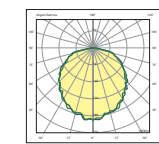

Replay 36 LED 120° 21450lm