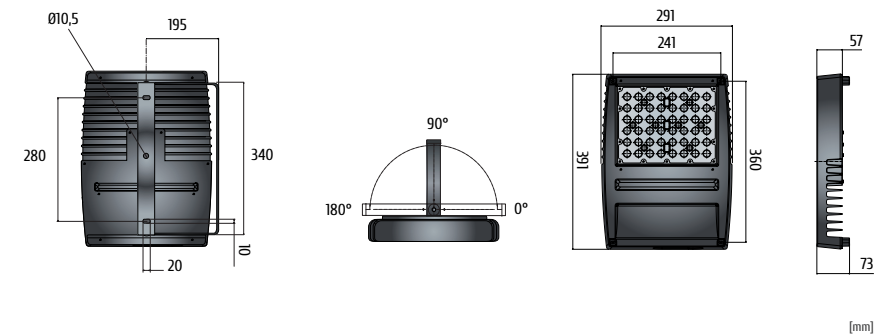

(mm)

Industrial watertight projector, extremely compact, ideal for industrial environments, warehouses, sports facilities, swimming pools and production areas.

Main Body: die-cast aluminum.

Upper cover: sturdy sheet steel.